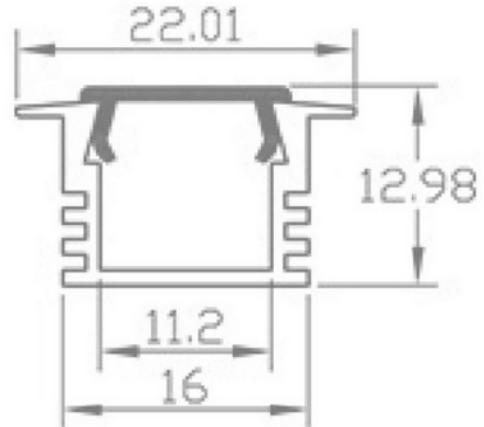

**PRODUCT DATA SHEET**

Profile T2 Alu 2m 22x13mm incl f. cover,end cap

Art.no: A2212

*Lighting Solutions*

Profile T2 Alu 2m 22x13mm incl f. cover,end cap

Anodized Aluminum profile for recessed mounting.

TECHNICAL DATA	
Outdoor	No

PHOTOMETRIC DATA	
Lens (Diffuser)	Opal

DIMENSIONS	
Length (product) (mm)	2000.0
Width (product) (mm)	22.01
Height (product) (mm)	12.98
Weight (product) (kg)	0.216
Max Width LED Strip (mm)	11.2

MATERIALS AND SURFACES	
Color	Aluminium

PRODUCT DATA SHEET

Profile T2 Alu 2m 22x13mm incl f. cover,end cap

Art.no: A2212

Lighting Solutions

MATERIALS AND SURFACES

Treatment	Anodized (matt)
-----------	-----------------

INSTALLATION AND CONNECTION