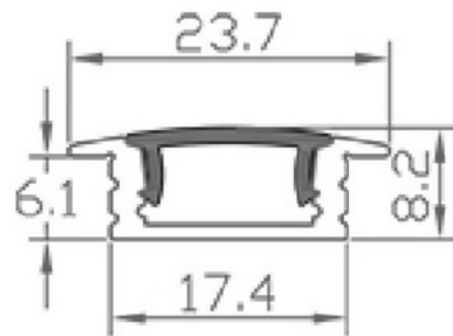

**FDV DOCUMENTATION**

Profile T1 Alu 2m 23,7x8,2mm incl f. cover, end cap

Art.no: A2507

*Lighting Solutions*

Profile T1 Alu 2m 23,7x8,2mm incl f. cover, end cap

SPECIFICATIONS	
Length (product) (mm)	2000.0
Width (product) (mm)	23.7
Height (product) (mm)	8.2
Max Width LED Strip (mm)	12.0