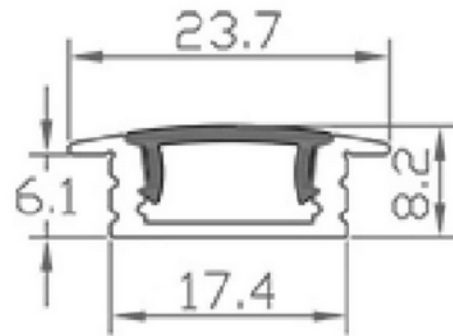

**PRODUCT DATA SHEET**

Profile T1 Alu 2m 23,7x8,2mm incl f. cover, end cap

Art.no: A2507

*Lighting Solutions*

## Profile T1 Alu 2m 23,7x8,2mm incl f. cover, end cap

Anodized Aluminum profile for recessed mounting.

TECHNICAL DATA	
Outdoor	No

PHOTOMETRIC DATA	
Lens (Diffuser)	Opal

DIMENSIONS	
Length (product) (mm)	2000.0
Width (product) (mm)	23.7
Height (product) (mm)	8.2
Max Width LED Strip (mm)	12.0