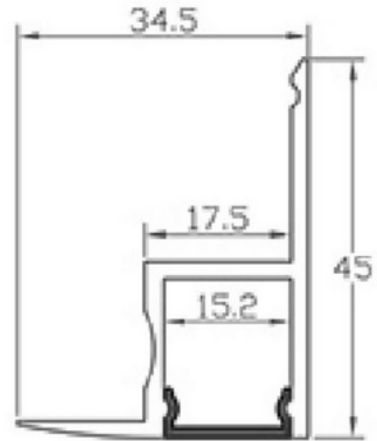

**FDV DOCUMENTATION**  
Profile H Alu 2m 45x34,5mm incl f. cover,end cap  
Art.no: A4535

*Lighting Solutions*

## Profile H Alu 2m 45x34,5mm incl f. cover,end cap

SPECIFICATIONS	
Length (product) (mm)	2000.0
Width (product) (mm)	34.5
Height (product) (mm)	45.0
Max Width LED Strip (mm)	13.0