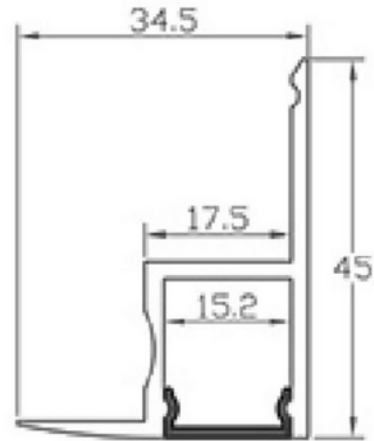

**PRODUCT DATA SHEET**

Profile H Alu 2m 45x34,5mm incl f. cover,end cap

Art.no: A4535

*Lighting Solutions*

Profile H Alu 2m 45x34,5mm incl f. cover,end cap

Aluminium profile for mounting on wall that becomes a part of the ceiling, and gives a decorative and modern light along the wall. Perfect where you wish to break up with a constant lighting line. Includes opal cover and end caps.

TECHNICAL DATA	
Outdoor	No

PHOTOMETRIC DATA	
Lens (Diffuser)	Opal

DIMENSIONS	
Length (product) (mm)	2000.0
Width (product) (mm)	34.5
Height (product) (mm)	45.0
Max Width LED Strip (mm)	13.0

MATERIALS AND SURFACES	
Color	Aluminium

PRODUCT DATA SHEET

Profile H Alu 2m 45x34,5mm incl f. cover,end cap

Art.no: A4535

Lighting Solutions

MATERIALS AND SURFACES

Treatment	Anodized (matt)
-----------	-----------------

INSTALLATION AND CONNECTION