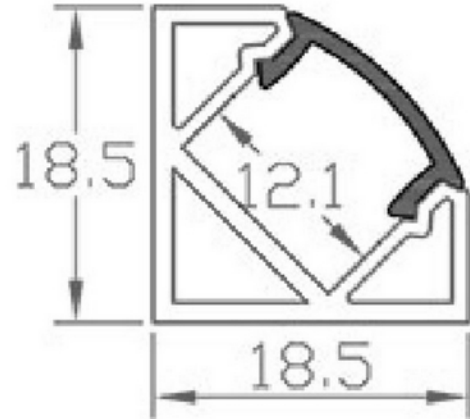

**FDV DOCUMENTATION**

Profile Corner BK 2m 18,5x18,5mm incl f. cover, cap, clips

Art.no: C1919-2

*Lighting Solutions*

## Profile Corner BK 2m 18,5x18,5mm incl f. cover, cap, clips

SPECIFICATIONS	
Length (product) (mm)	2000.0
Width (product) (mm)	18.5
Height (product) (mm)	18.5
Max Width LED Strip (mm)	12.0