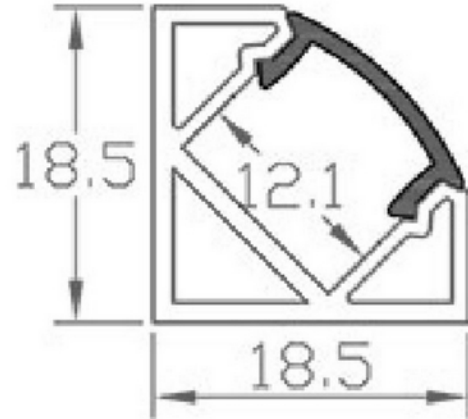

**PRODUCT DATA SHEET**

Profile Corner BK 2m 18,5x18,5mm incl f. cover, cap, clips

Art.no: C1919-2

*Lighting Solutions*

Profile Corner BK 2m 18,5x18,5mm incl f. cover, cap, clips

Black corner profile in aluminium that can be used for both directly and indirectly lighting. Fits most of our LED-strips. Opal cover, mounting clips, screws and end caps are included.

TECHNICAL DATA	
Outdoor	No

PHOTOMETRIC DATA	
Lens (Diffuser)	Opal

DIMENSIONS	
Length (product) (mm)	2000.0
Width (product) (mm)	18.5
Height (product) (mm)	18.5
Max Width LED Strip (mm)	12.0

MATERIALS AND SURFACES	
Color	Black

PRODUCT DATA SHEET

Profile Corner BK 2m 18,5x18,5mm incl f. cover, cap, clips

Art.no: C1919-2

Lighting Solutions

MATERIALS AND SURFACES

Treatment	Anodized (matt)
-----------	-----------------

INSTALLATION AND CONNECTION