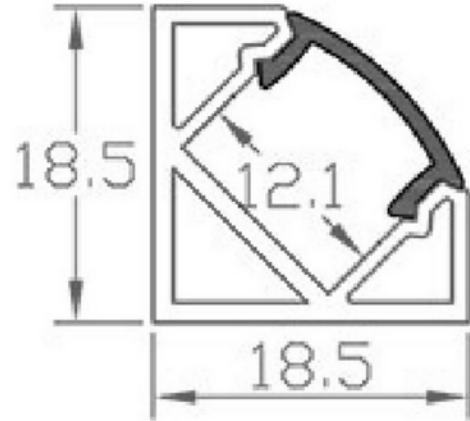

**FDV DOCUMENTATION**

Profile Corner Alu 2m 18,5x18,5mm incl f. cover, cap, clips

Art.no: C1919

*Lighting Solutions*

Profile Corner Alu 2m 18,5x18,5mm incl f. cover, cap, clips

SPECIFICATIONS	
Length (product) (mm)	2000.0
Width (product) (mm)	18.5
Height (product) (mm)	18.5
Weight (product) (kg)	0.367
Max Width LED Strip (mm)	12.0