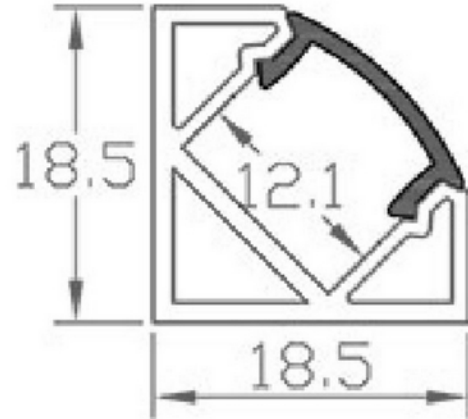

**PRODUCT DATA SHEET**

Profile Corner Alu 2m 18,5x18,5mm incl f. cover, cap, clips

Art.no: C1919

*Lighting Solutions*

Profile Corner Alu 2m 18,5x18,5mm incl f. cover, cap, clips

Corner profile in aluminium that can be used both for directly and indirectly lighting. Fits most of our LED-strips. Opal cover, mounting clips, screws and end caps are included.

TECHNICAL DATA	
Outdoor	No

PHOTOMETRIC DATA	
Lens (Diffuser)	Opal

DIMENSIONS	
Length (product) (mm)	2000.0
Width (product) (mm)	18.5
Height (product) (mm)	18.5
Weight (product) (kg)	0.367
Max Width LED Strip (mm)	12.0

**PRODUCT DATA SHEET**

Profile Corner Alu 2m 18,5x18,5mm incl f. cover, cap, clips

Art.no: C1919

*Lighting Solutions***MATERIALS AND SURFACES**

Color	Aluminium
Treatment	Anodized (matt)

INSTALLATION AND CONNECTION