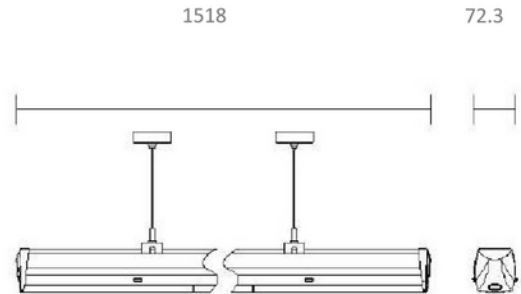

**FDV DOCUMENTATION**

Trunk EMG 9750lm 840 Wide 90° 50W WH

Art.no: CFL-1550-E-40WD-08-3

*Lighting Solutions*

Unit: mm

Trunk EMG 9750lm 840 Wide 90° 50W WH

| SPECIFICATIONS | |
|-------------------------------------|--------|
| CC (forward voltage driver) (V) | 83.0 |
| Inrush current time (µs) | 280.0 |
| Inrush current I _{max} (A) | 28.0 |
| Length (product) (mm) | 1500.0 |
| Width (product) (mm) | 72.3 |
| Height (product) (mm) | 78.6 |
| Weight (product) (kg) | 1.64 |
| Emergency lumen out (lm) | 960 |