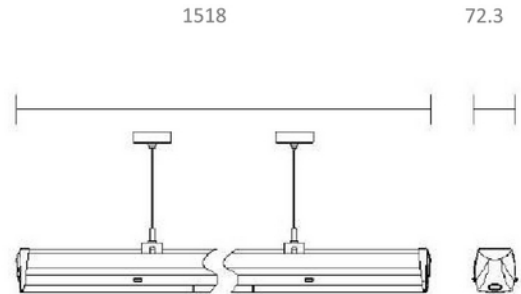

**PRODUCT DATA SHEET**

Trunk 9000lm 830 Wide 90° 50W/46,5W/43W/36W/29W WH
 Art.no: CFL-2-1550-30WD-08-3

*Lighting Solutions*

Unit: mm

Trunk 9000lm 830 Wide 90° 50W/46,5W/43W/36W/29W WH

Trunk is a premium quality and highly advanced linear pendant light system offering continuous light distribution. We offer a variety of accessories securing easy installation and various layouts ensuring a natural like lighting to any area. The Trunk light fixtures are manufactured in ultra-thin steel plates securing a long-life product. The Trunk fixtures are delivered with all needed installation details in one box and no tools are needed for the installation. Change effect on luminaire by DIP-Switch on driver. Choose between 50W, 43W, and 36W.

DRIVER	
Manufacturer (driver)	Coreshine
Flicker-free	Yes

DIMENSIONS	
Length (product) (mm)	1500.0
Width (product) (mm)	72.3
Height (product) (mm)	78.6
Weight (product) (kg)	1.64

MATERIALS AND SURFACES	
Color	White
RAL Code	RAL9016