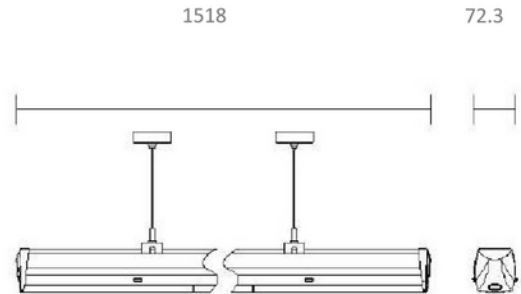

**FDV DOCUMENTATION**

Trunk 9250lm 940 Wide 90° 50/46/43/40/36W WH DALI

Art.no: CFL-2-1550-40WD-08-3-DA

*Lighting Solutions*

Unit: mm

## Trunk 9250lm 940 Wide 90° 50/46/43/40/36W WH DALI

SPECIFICATIONS	
Length (product) (mm)	1500.0
Width (product) (mm)	72.3
Height (product) (mm)	78.6
Weight (product) (kg)	3.41