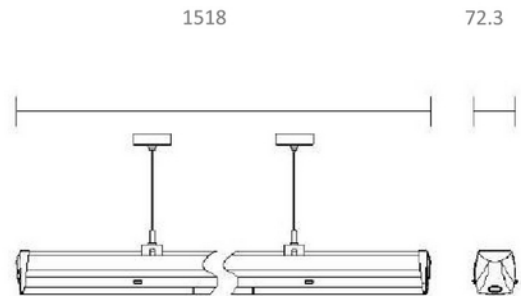

**FDV DOCUMENTATION**

Trunk 9250lm 965 Wide 90° 50W/46,5W/43W/36W/29W 1500 mm WH

Art.no: CFL-2-1550-65WD-08-3

*Lighting Solutions*

Unit: mm

## Trunk 9250lm 965 Wide 90° 50W/46,5W/43W/36W/29W 1500 mm WH

SPECIFICATIONS	
Length (product) (mm)	1500.0
Width (product) (mm)	72.3
Height (product) (mm)	78.6
Weight (product) (kg)	1.64