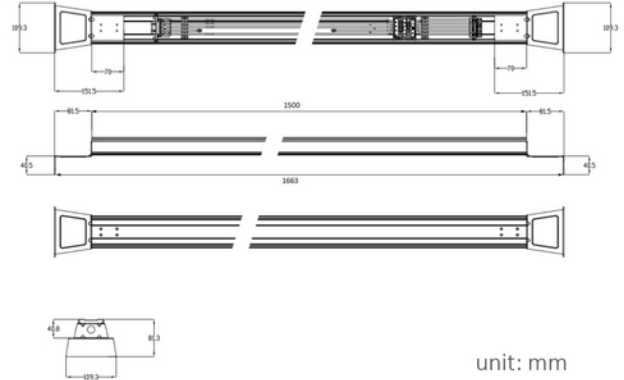

**PRODUCT DATA SHEET**

Trunk Track System Ceiling (cc 1800 mm) 18i3 WH

Art.no: CFT-18SC-03-3

*Lighting Solutions*

unit: mm

Trunk Track System Ceiling (cc 1800 mm) 18i3 WH

Trunk track for system ceiling cc 1800mm. Easy installation with 18i3 plug. Choose between our assortment of Trunk and Trunk Line luminaires (1500mm) with different light distributions and power (non-dimming). Then easily click luminaire into Trunk track.

ELECTRICAL DATA	
Protection Class (system)	1
Dimming (system)	None
Voltage (system) [V]	230V 50Hz

TECHNICAL DATA	
IP (system)	IP20
Outdoor	No

DIMENSIONS	
Length (product) (mm)	1665.0

**PRODUCT DATA SHEET**

Trunk Track System Ceiling (cc 1800 mm) 18i3 WH

Art.no: CFT-18SC-03-3

*Lighting Solutions*

DIMENSIONS	
Width (product) (mm)	70.0
Height (product) (mm)	78.0
Weight (product) (kg)	1.75

MATERIALS AND SURFACES	
Color	White