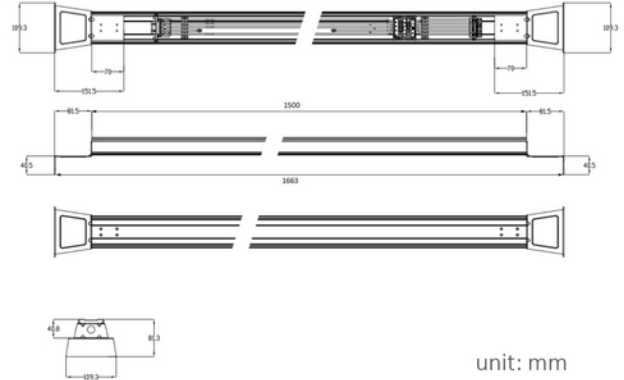

**PRODUKTDATABLAD**

Trunk Track System Ceiling (cc 1800 mm) 18i3 WH

Art.no: CFT-18SC-03-3

*Lighting Solutions*

unit: mm

Trunk Track System Ceiling (cc 1800 mm) 18i3 WH

Trunk track for system ceiling cc 1800mm. Easy installation with 18i3 plug. Choose between our assortment of Trunk and Trunk Line luminaires (1500mm) with different light distributions and power (non-dimming). Then easily click luminaire into Trunk track.

| ELEKTRISKE DATA | |
|------------------------|-----------|
| Beskyttelsesklasse | 1 |
| Dimmefunksjon (system) | Ingen |
| Spenning (V) | 230V 50Hz |

| TEKNISK DATA | |
|-----------------|--------------------|
| IP (system) | IP20 |
| Produkt Familie | Trunk Track System |
| Utendørs | No |

**PRODUKTDATABLAD**

Trunk Track System Ceiling (cc 1800 mm) 18i3 WH

Art.no: CFT-18SC-03-3

*Lighting Solutions*

| DIMENSJONER | |
|-----------------------|--------|
| Lengde (produkt) (mm) | 1665.0 |
| Bredde (produkt) (mm) | 70.0 |
| Høyde (produkt) (mm) | 78.0 |
| Vekt (produkt) (kg) | 1.75 |