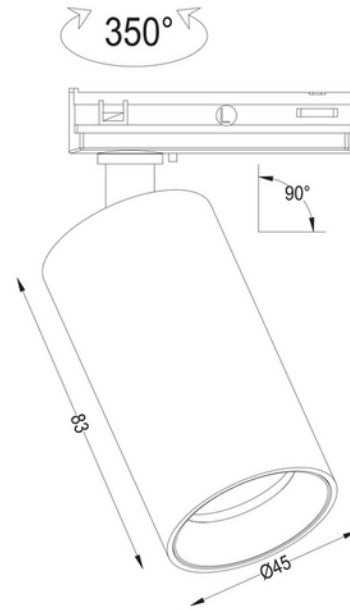

FAMILY PRODUCT SHEET
Cylinder 45 GU10 MR11
Art.no: Cylinder-45-GU10-MR11

Lighting Solutions

Cylinder 45 GU10 MR11

VARIANTS

Art.no.	Effect	Lumen out	CCT	Beam angle	Lens	CRI (>)	Dimming	Connection	Color
102192-2-p	5W				PMMA Opal			Skinne 1-Tenning	Black
102192-3-p	5W				PMMA Opal			Skinne 1-Tenning	White