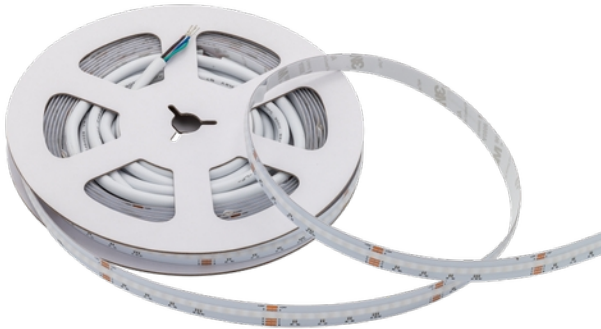

**PRODUCT DATA SHEET**

LED Strip COB 24V TW 965-25 1070lm/m 16,5W/m IP20 2m=Ca L=5m

Art.no: DL-105010-24-TW-5

*Lighting Solutions*

LED Strip COB 24V TW 965-25 1070lm/m 16,5W/m IP20 2m=Ca L=5m

The LED strip COB Tunable White provides perfectly even and comfortable lighting without visible points or spots, creating an atmosphere that is both inviting and functional. Its wide range of adjustable light colors offers flexible installation, allowing you to customize the lighting according to your needs and preferences. Adjust the light color from 6500K down to 2500K. This LED strip has a beam angle of 120° and CRI (Color Rendering Index) of 90, rendering colors in a natural and accurate manner.

ELECTRICAL DATA	
Protection Class (system)	3
Dimming (system)	Depending on Driver
Voltage (system) [V]	24VDC
Power pr. meter (W/m)	15.0
Max. power (W)	16.5

**PRODUCT DATA SHEET**

LED Strip COB 24V TW 965-25 1070lm/m 16,5W/m IP20 2m=Ca L=5m

Art.no: DL-105010-24-TW-5

*Lighting Solutions*

TECHNICAL DATA	
IP (system)	IP20
Outdoor	No
Operating temperature (°C)	-20 - 45
Heat sink needed	No

PHOTOMETRIC DATA	
Efficacy (system) (lm/W)	71
CRI / Ra (>=)	90
CCT (Color Temperature) (K)	TW
Color Code	925-965
Lifetime (h)	L80B10: 50.000
MacAdam (SDCM)	6
LED/m	608
Lumen pr. meter (lm/m)	1070

DRIVER	
Constant current or voltage (CC or CV)	CV

DIMENSIONS	
Length (product) (mm)	5000.0
Width (product) (mm)	10.0
Weight (product) (kg)	0.0764
Max. length (m)	5
Max Width LED Strip (mm)	10.0

INSTALLATION AND CONNECTION	
Connection LED Strip	Cable 2m