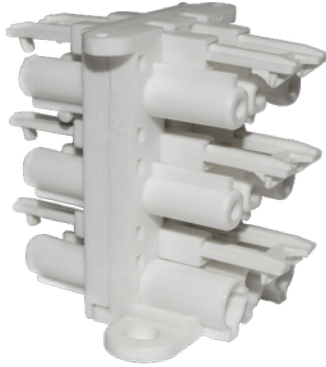

FDV DOCUMENTATION
18i3 Distributor 1:5 WH
Art.no: EPE015

Lighting Solutions

18i3 Distributor 1:5 WH

250V
50Hz

IP20

SPECIFICATIONS

Length (product) (mm)

59.0