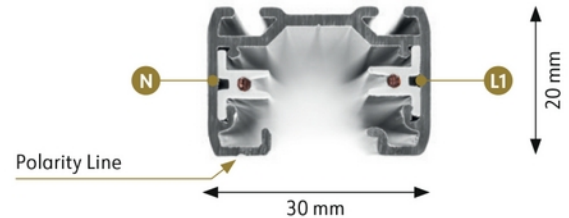

PRODUCT DATA SHEET
Global Base Track 1-circuit 2m WH
Art.no: GB2200-3

Lighting Solutions

Global Base Track 1-circuit 2m WH

GLOBAL Trac Base is a compact, elegant-looking one-circuit basic track. The compact track is light to handle and simple to install. Diverse installation options are part of the package. Quick and easy installation results in overall cost savings.

ELECTRICAL DATA	
Voltage (system) [V]	230V 50Hz
Power (track) (kVA)	3.7
Circuits	1-circuit
Current (A)	16

TECHNICAL DATA	
Outdoor	No
Pull strength (N)	100.0
Torque (Nm)	2.5

PRODUCT DATA SHEET
Global Base Track 1-circuit 2m WH
Art.no: GB2200-3

Lighting Solutions

DIMENSIONS	
Length (product) (mm)	2000.0
Width (product) (mm)	30.0
Height (product) (mm)	20.0
Weight (product) (kg)	0.96

MATERIALS AND SURFACES	
Color	White
RAL Code	RAL9010
Housing Material	Aluminium