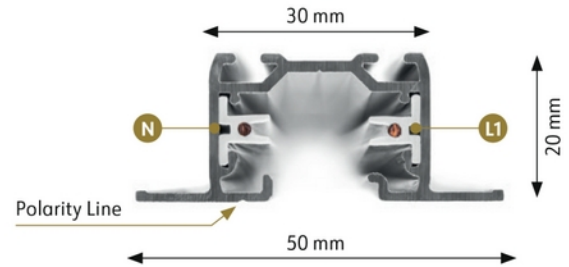

FDV DOCUMENTATION
Global Base Track Recessed 1-circuit 1m BK
Art.no: GBF2100-2

Lighting Solutions

Global Base Track Recessed 1-circuit 1m BK
