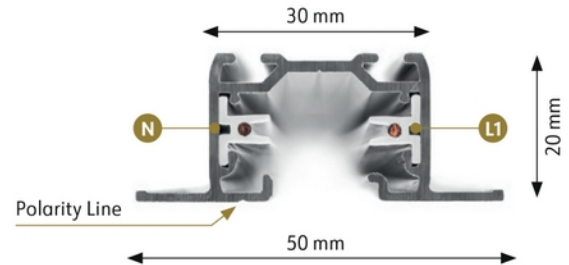

PRODUCT DATA SHEET
Global Base Track Recessed 1-circuit 1m BK
Art.no: GBF2100-2

Lighting Solutions

Global Base Track Recessed 1-circuit 1m BK

MATERIALS AND SURFACES	
Color	Black
RAL Code	RAL9005