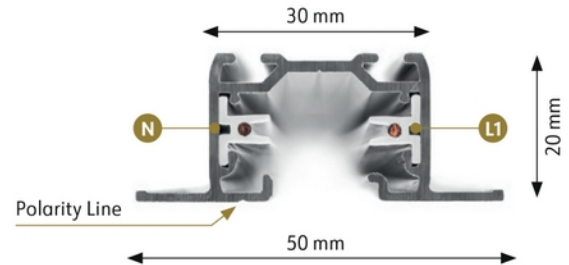

**PRODUCT DATA SHEET**  
Global Base Track Recessed 1-circuit 2m BK  
Art.no: GBF2200-2

*Lighting Solutions*

## Global Base Track Recessed 1-circuit 2m BK

MATERIALS AND SURFACES	
Color	Black
RAL Code	RAL9005