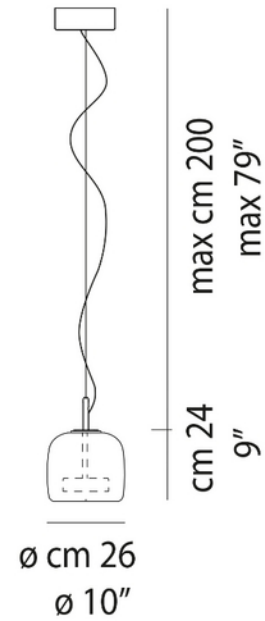

**FDV DOCUMENTATION**

Jube SP 1 P 2000lm 2700K Crystal Transp. Glass Gold Frame

Art.no: JUBESP1--P02OS-CRTRL231CE

*Lighting Solutions*

Jube SP 1 P 2000lm 2700K Crystal Transp. Glass Gold Frame

SPECIFICATIONS	
Length (product) (mm)	260.0
Width (product) (mm)	260.0
Height (product) (mm)	240.0
Weight (product) (kg)	2.0