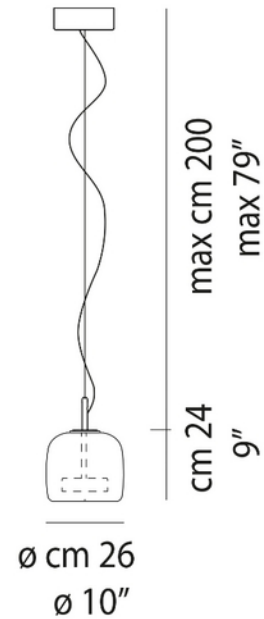

**PRODUCT DATA SHEET**

Jube SP 1 P 2000lm 2700K Crystal Transp. Glass Gold Frame

Art.no: JUBESP1--P02OS-CRTRL231CE

*Lighting Solutions*

Jube SP 1 P 2000lm 2700K Crystal Transp. Glass Gold Frame

ELECTRICAL DATA	
Protection Class (system)	1
Dimming (system)	Push, 0-10V

TECHNICAL DATA	
IP (system)	IP20

PHOTOMETRIC DATA	
CCT (Color Temperature) (K)	2700

DIMENSIONS	
Length (product) (mm)	260.0
Width (product) (mm)	260.0
Height (product) (mm)	240.0
Weight (product) (kg)	2.0

PRODUCT DATA SHEET

Jube SP 1 P 2000lm 2700K Crystal Transp. Glass Gold Frame

Art.no: JUBESP1--P02OS-CRTRL231CE

Lighting Solutions

ENERGY AND CERTIFICATIONS	
CE mark	Yes