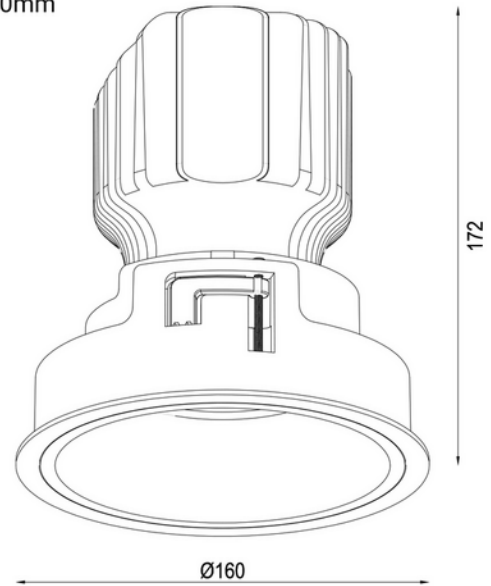

FAMILY PRODUCT SHEET

Milli Maxi

Art.no: Milli-Maxi

Lighting Solutions

150mm

Milli Maxi

VARIANTS

Art.no.	Effect	Lumen out	CCT	Beam angle	Lens	CRI (>)	Dimming	Cut-out	Color
102740-50-2	18W	2100 lm	2700K	50	Lens	90		150mm mm	Black
102740-50-3	18W	2100 lm	2700K	50	Lens	90		150mm mm	White
102741-50-2	18W	2100 lm	3000K	50	Lens	90		150mm mm	Black
102741-50-3	18W	1966 lm	3000K	50	Lens	90		150mm mm	White