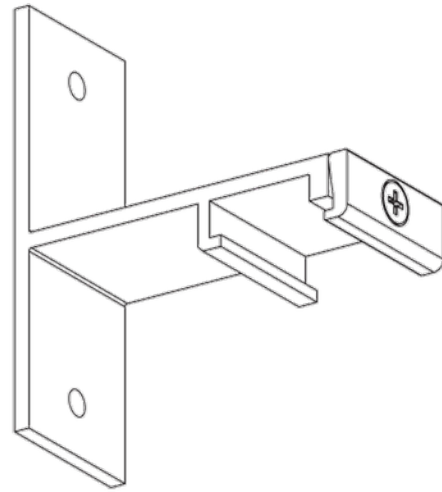

FDV DOCUMENTATION
Global Pro/Pulse Wall Clamp 10kg GR
Art.no: SKB21-1

Lighting Solutions

Global Pro/Pulse Wall Clamp 10kg GR
