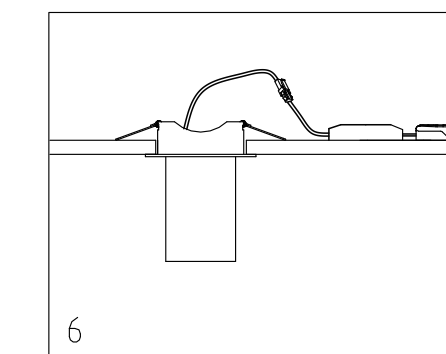

Imported by Norlux AS | Borgeskogen 32, 3160 Stokke, Norway | norlux.com

2