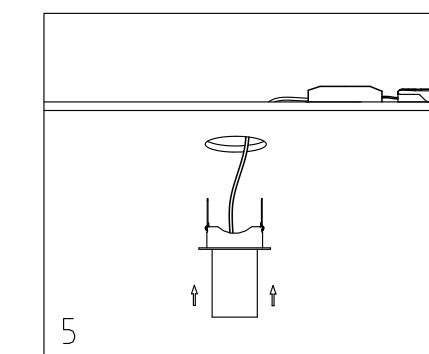

Imported by Norlux AS | Borgeskogen 32, 3160 Stokke, Norway | norlux.com

2