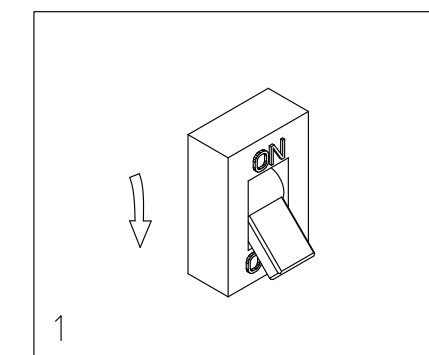

Imported by Norlux AS | Borgeskogen 32, 3160 Stokke, Norway | norlux.com

2