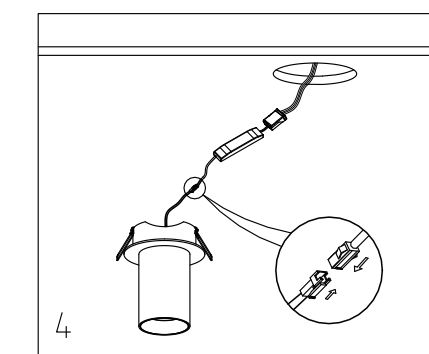

Imported by Norlux AS | Borgeskogen 32, 3160 Stokke, Norway | norlux.com

2