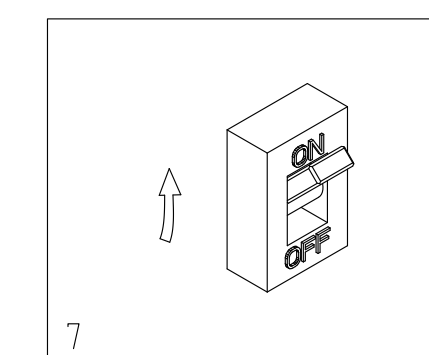

Imported by Norlux AS | Borgeskogen 32, 3160 Stokke, Norway | norlux.com

2