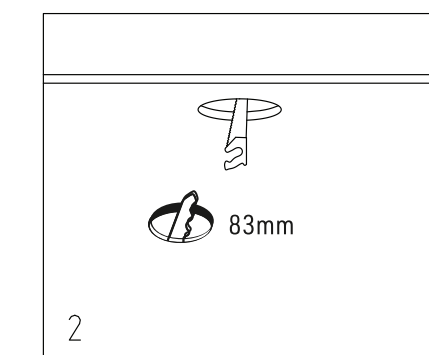

Imported by Norlux AS | Borgeskogen 32, 3160 Stokke, Norway | norlux.com

2