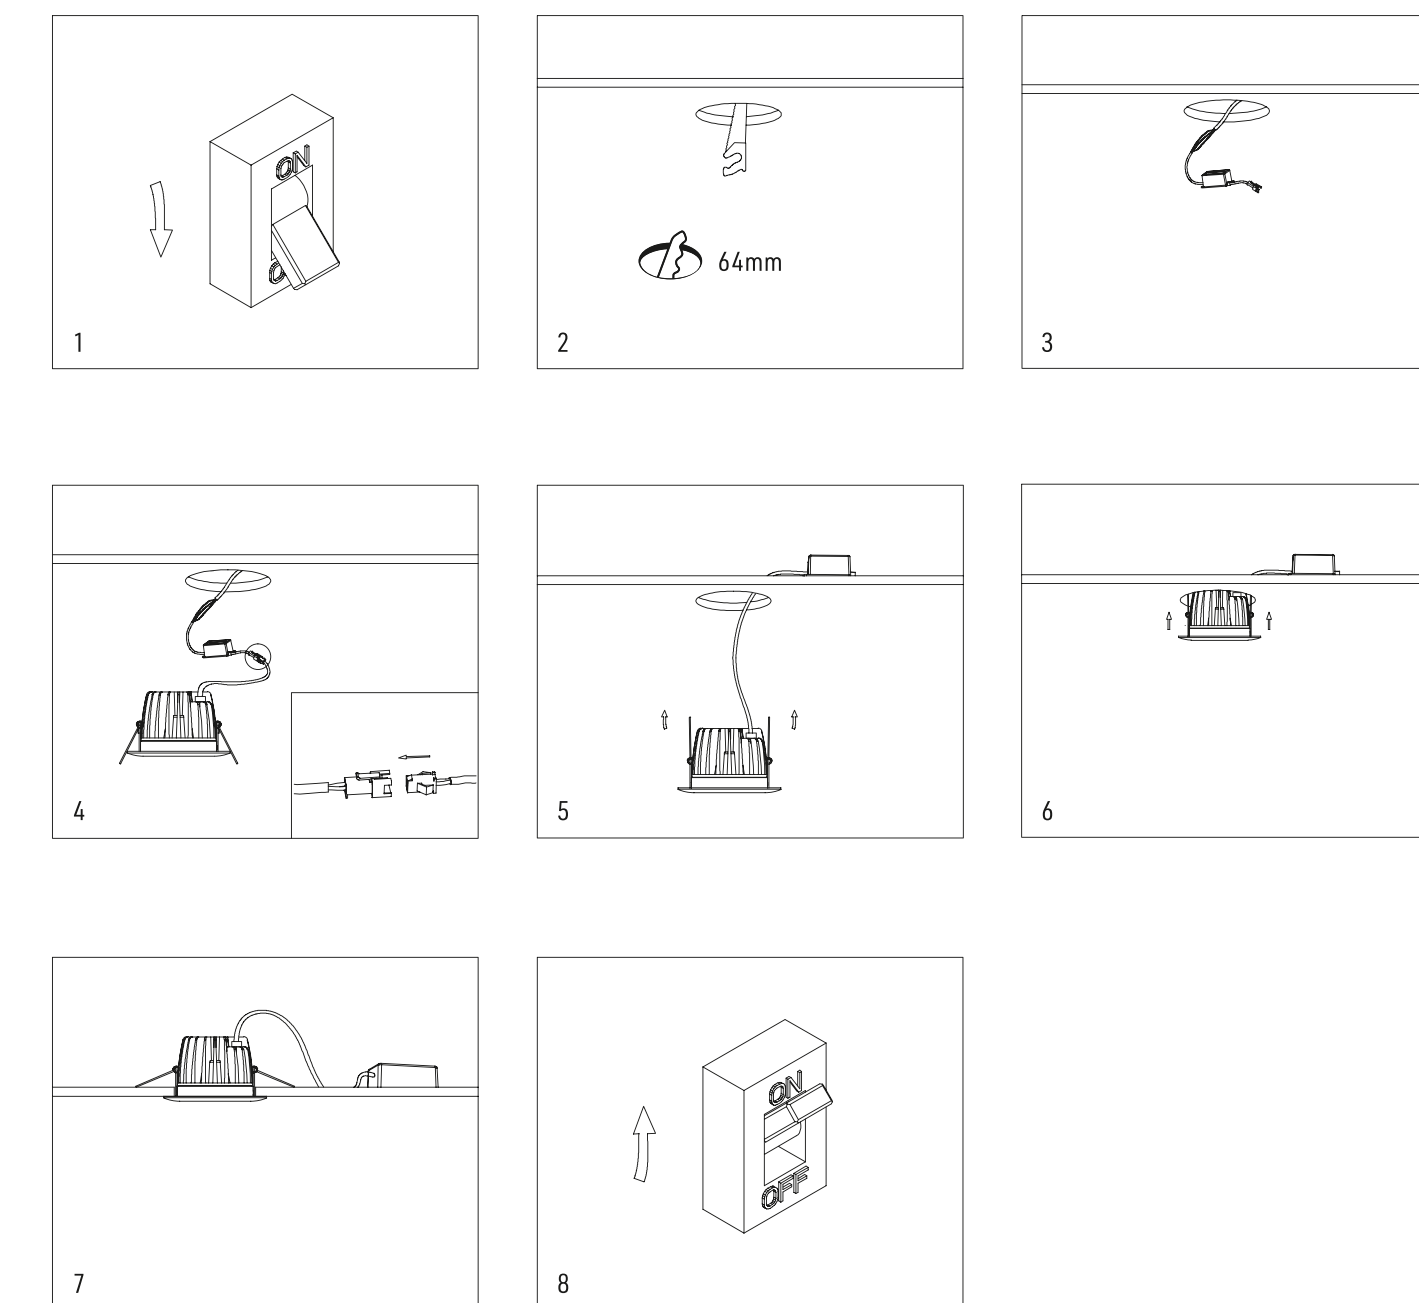

ART. NO.
103070-36-3

Ledpro
by NORLUX

Hypnos Downlight

INSTALLATION MANUAL

⚠ Safety Notes:

- The product must be installed, maintained, and operated as instructions below.
- Before starting installation of this product, make sure power supply is disconnected.
- Only to be installed by authorized electrician.
- Do not use abrasives or solvents when cleaning.
- Do not install the product if it appears damaged in any way. Check with manufacturer if in doubt.
- Do not modify this fitting in any matter as this will void warranty.
- Check protection class, if class I, it must be earthed.
- Disconnect power supply before maintenance or cleaning.

⚠ Sikkerhetsinformasjon:

- Følg installasjonsmanual for korrekt montering.
- Koble alltid fra strømmen før montering eller vedlikehold.
- Kan kun monteres av autorisert elektriker.
- Monter ikke produktet hvis det er synlig skade. Kontakt forhandler eller produsent.
- Bruk ikke løsemidler ved rengjøring
- Produktet skal ikke under noen omstendigheter endres eller modifiseres.
- Sjekk produktets isolasjonsklasse. Ved isolasjonsklasse I skal produktet jordes.

Imported by Norlux AS | Borgeskogen 32, 3160 Stokke, Norway | norlux.com

INSTALLATION MANUAL | Hypnos Downlight

Ledpro

Imported by Norlux AS | Borgeskogen 32, 3160 Stokke, Norway | norlux.com

2