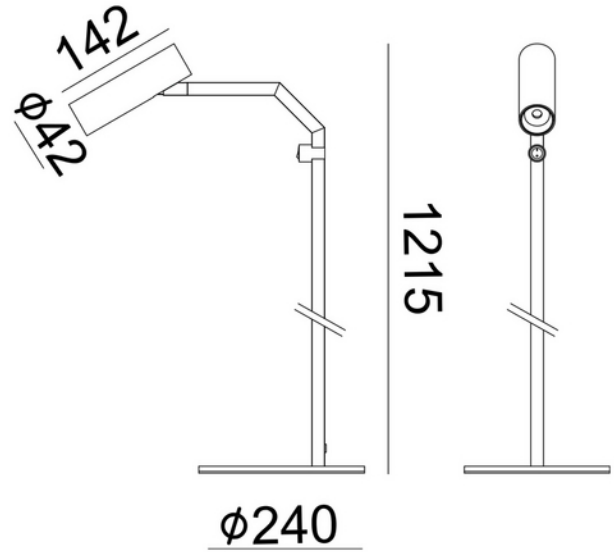

**FAMILY PRODUCT SHEET**  
Tania Slim Floor  
Art.no: Tania-Slim-Floor

*Lighting Solutions*

## Tania Slim Floor

### VARIANTS

Art.no.	Effect	Lumen out	CCT	Beam angle	Lens	CRI (>)	Dimming	Connection	Color
103190-34-2	4.5W	450 lm	2700K	34	Clear	90	None	2m kabel m/ Euro	Black
103190-34-21	4.5W	450 lm	2700K	34	Clear	90	None	2m kabel m/ Euro	Brushed Brass
103190-34-22	4,5W	450 lm	2700K	34°	Clear	90		2m kabel m/ Euro	Brushed Titan.