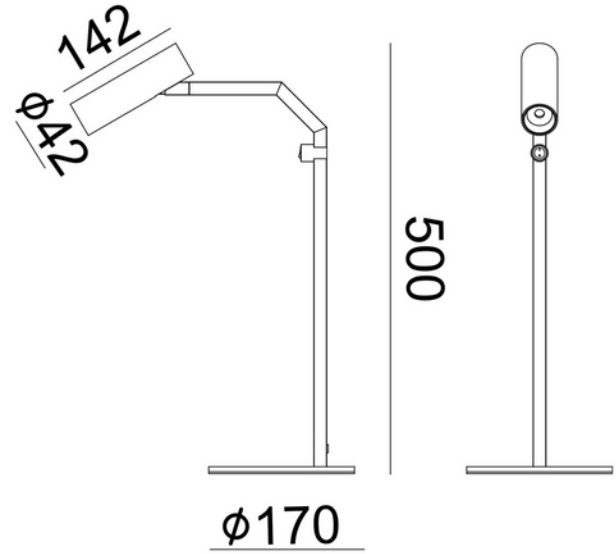

**FAMILY PRODUCT SHEET**

Tania Slim Table

Art.no: Tania-Slim-Table

*Lighting Solutions*

Tania Slim Table

VARIANTS

Art.no.	Effect	Lumen out	CCT	Beam angle	Lens	CRI (>)	Dimming	Connection	Color
103180-34-2	4,5W	450 lm	2700K	34	Clear	90	None	Euro	Black
103180-34-21	4.5W	450 lm	2700K	34	Clear	90	None	Euro	Brushed Brass
103180-34-22	4,5W	450 lm	2700K	34°	Clear	90		2m kabel m/ Euro	Brushed Titan.