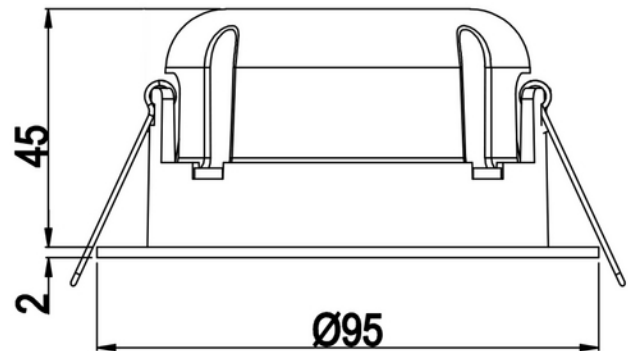

**FAMILY PRODUCT SHEET**

Tigrus 360° Rotatable

Art.no: Tigrus-360-Base

*Lighting Solutions* 80-83mm

Tigrus 360° Rotatable

Tigrus 360° Rotatable can be mounted directly in insulation. Downlight have CRI>95 and are delivered with 2700K or Dim2Warm. The downlight can be tilted 25° and it's 360° rotatable. The luminaire connects easily without using a screwdriver. Cut-out 80-83mm.

VARIANTS

Art.no.	Effect	Lumen out	CCT	Beam angle	Lens	CRI (>)	Dimming	Cut-out	Color
25927-D2W-36-2	8W	500 lm	1800-3000K TWK	36	Clear	95	Phase-Cut	80-83mm mm	Black
25927-D2W-36-3	8W	500 lm	1800-3000K TWK	36	Clear	95	Phase-Cut	80-83mm mm	White
25927-36-2	7W	550 lm	2700K	36	Clear	95	Phase-Cut	80-83mm mm	Black
25927-36-3	7W	550 lm	2700K	36	Clear	95	Phase-Cut	80-83mm mm	White