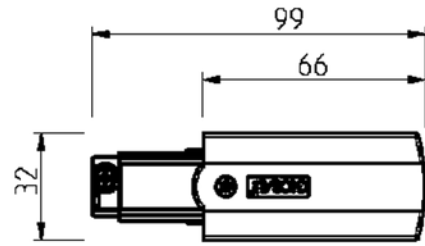

PRODUCT DATA SHEET
Global Pro End Feed Left GR
Art.no: XTS11-1

Lighting Solutions

Global Pro End Feed Left GR

Global end feed Left Grey

TECHNICAL DATA

Track Subgroup	End Feed Left
----------------	---------------

PHOTOMETRIC DATA

Dimmable (light source)	No
-------------------------	----

DIMENSIONS

Length (product) (mm)	100.0
Width (product) (mm)	30.0
Height (product) (mm)	33.0
Weight (product) (kg)	0.05

MATERIALS AND SURFACES