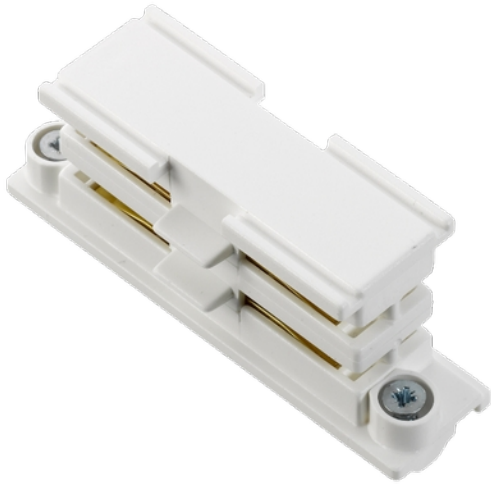

**PRODUCT DATA SHEET**

Global Pro Straight Connector 3-circuit WH

Art.no: XTS21-3

*Lighting Solutions*

Global Pro Straight Connector 3-circuit WH

White straight connector for Global Pro 3-Circuit track

TECHNICAL DATA	
Product Family	Global Pro Straight Connector 3-circuit White
Track Subgroup	Straight Connector

PHOTOMETRIC DATA	
Dimmable (light source)	No

DIMENSIONS	
Length (product) (mm)	68.0
Width (product) (mm)	20.0
Height (product) (mm)	26.0

MATERIALS AND SURFACES	
Color	White
RAL Code	RAL9010

PRODUCT DATA SHEET

Global Pro Straight Connector 3-circuit WH

Art.no: XTS21-3

Lighting Solutions