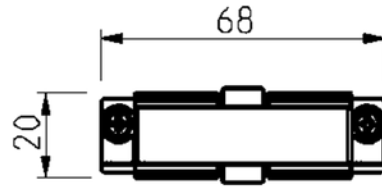

**PRODUCT DATA SHEET**

Global Pro Straight Connector 3-circuit WH

Art.no: XTS21-3

*Lighting Solutions*

Global Pro Straight Connector 3-circuit WH

White straight connector for Global Pro 3-Circuit track

TECHNICAL DATA	
Product Family	Global Pro Straight Connector 3-circuit White
Track Subgroup	Straight Connector

PHOTOMETRIC DATA	
Dimmable (light source)	No

DIMENSIONS	
Length (product) (mm)	68.0
Width (product) (mm)	20.0
Height (product) (mm)	26.0

MATERIALS AND SURFACES	
Color	White
RAL Code	RAL9010

PRODUCT DATA SHEET