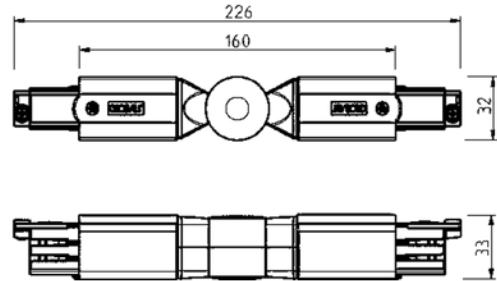

**PRODUCT DATA SHEET**

Global Pro Adjustable Corner Connector 3-circuit GR

Art.no: XTS24-1

*Lighting Solutions*

## Global Pro Adjustable Corner Connector 3-circuit GR

**TECHNICAL DATA**

Track Subgroup	Adjustable Corner Connector
----------------	-----------------------------

**PHOTOMETRIC DATA**

Dimmable (light source)	Yes
-------------------------	-----

**DIMENSIONS**

Length (product) (mm)	240.0
Width (product) (mm)	30.0
Height (product) (mm)	33.0
Weight (product) (kg)	0.15

**MATERIALS AND SURFACES**

Color	Grey
RAL Code	AW202JR

**PRODUCT DATA SHEET**

Global Pro Adjustable Corner Connector 3-circuit GR