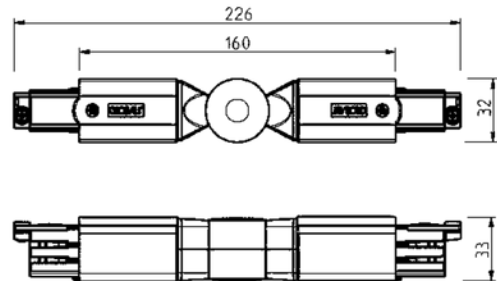

**PRODUCT DATA SHEET**

Global Pro Adjustable Corner Connector 3-circuit WH

Art.no: XTS24-3

*Lighting Solutions*

Global Pro Adjustable Corner Connector 3-circuit WH

TECHNICAL DATA

Track Subgroup	Adjustable Corner Connector
----------------	-----------------------------

PHOTOMETRIC DATA

Dimmable (light source)	Yes
-------------------------	-----

DIMENSIONS

Length (product) (mm)	240.0
Width (product) (mm)	30.0
Height (product) (mm)	33.0
Weight (product) (kg)	0.15

MATERIALS AND SURFACES

Color	White
RAL Code	RAL9010

PRODUCT DATA SHEET

Global Pro Adjustable Corner Connector 3-circuit WH

Art.no: XTS24-3

Lighting Solutions