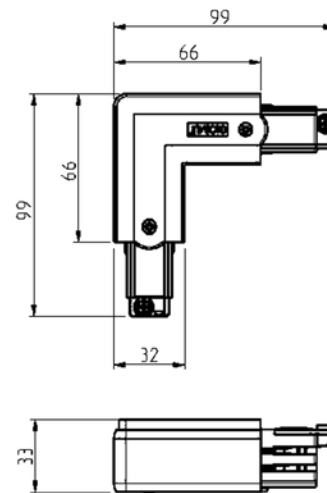

**PRODUCT DATA SHEET**

Global Pro L-feed L90° (outside) 3-circuit GR

Art.no: XTS35-1

*Lighting Solutions*

Global Pro L-feed L90° (outside) 3-circuit GR

TECHNICAL DATA

Track Subgroup	L-Feed Outside
----------------	----------------

PHOTOMETRIC DATA

Dimmable (light source)	No
-------------------------	----

DIMENSIONS

Length (product) (mm)	100.0
Width (product) (mm)	100.0
Height (product) (mm)	33.0
Weight (product) (kg)	0.1

MATERIALS AND SURFACES