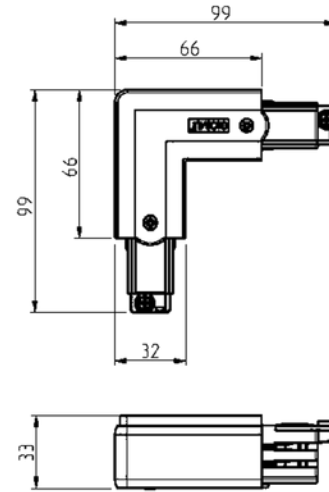

**PRODUCT DATA SHEET**

Global Pro L-feed L90° (outside) 3-circuit BK

Art.no: XTS35-2

*Lighting Solutions*

Global Pro L-feed L90° (outside) 3-circuit BK

TECHNICAL DATA

Track Subgroup	L-Feed Outside
----------------	----------------

PHOTOMETRIC DATA

Dimmable (light source)	No
-------------------------	----

DIMENSIONS

Length (product) (mm)	100.0
Width (product) (mm)	100.0
Height (product) (mm)	33.0
Weight (product) (kg)	0.1

MATERIALS AND SURFACES

Color	Black
RAL Code	RAL9005

PRODUCT DATA SHEET

Global Pro L-feed L90° (outside) 3-circuit BK

Art.no: XTS35-2

Lighting Solutions