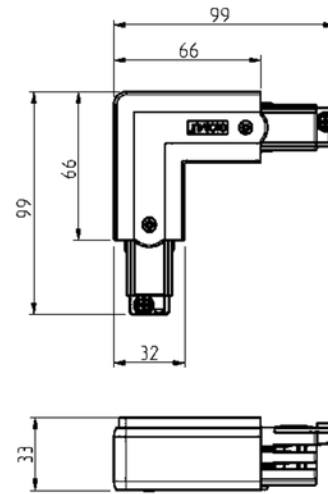

**PRODUCT DATA SHEET**

Global Pro L-feed L90° (outside) 3-circuit WH

Art.no: XTS35-3

*Lighting Solutions*

Global Pro L-feed L90° (outside) 3-circuit WH

TECHNICAL DATA

Track Subgroup	L-Feed Outside
----------------	----------------

PHOTOMETRIC DATA

Dimmable (light source)	No
-------------------------	----

DIMENSIONS

Length (product) (mm)	100.0
Width (product) (mm)	100.0
Height (product) (mm)	33.0
Weight (product) (kg)	0.1

MATERIALS AND SURFACES