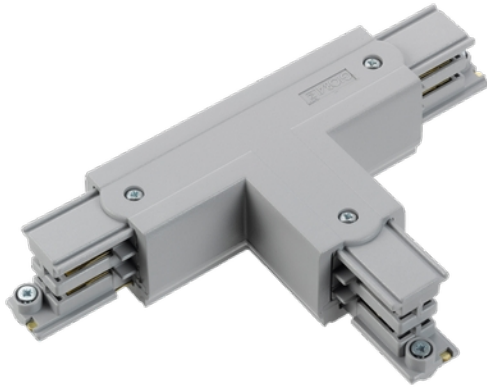

**PRODUCT DATA SHEET**

Global Pro T-feed Right (outside) 3-circuit GR

Art.no: XTS36-1

*Lighting Solutions*

Global Pro T-feed Right (outside) 3-circuit GR

TECHNICAL DATA

Track Subgroup	T-Feed Right Outside
----------------	----------------------

PHOTOMETRIC DATA

Dimmable (light source)	No
-------------------------	----

DIMENSIONS

Length (product) (mm)	18.0
Width (product) (mm)	105.0
Height (product) (mm)	33.0
Weight (product) (kg)	0.15

MATERIALS AND SURFACES

Color	Grey
RAL Code	AW202JR

PRODUCT DATA SHEET

Global Pro T-feed Right (outside) 3-circuit GR

Art.no: XTS36-1

Lighting Solutions