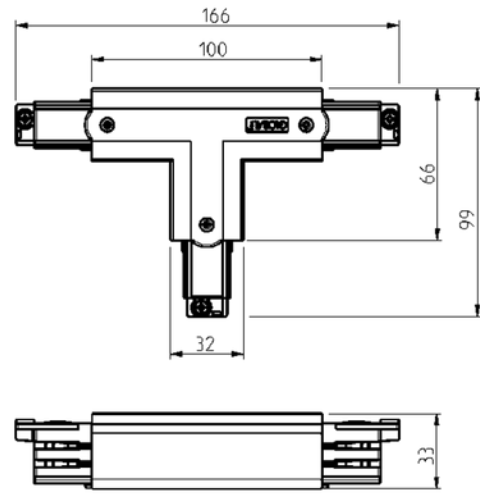

**PRODUCT DATA SHEET**

Global Pro T-feed Right (outside) 3-circuit GR

Art.no: XTS36-1

*Lighting Solutions*

Global Pro T-feed Right (outside) 3-circuit GR

TECHNICAL DATA

Track Subgroup	T-Feed Right Outside
----------------	----------------------

PHOTOMETRIC DATA

Dimmable (light source)	No
-------------------------	----

DIMENSIONS

Length (product) (mm)	18.0
Width (product) (mm)	105.0
Height (product) (mm)	33.0
Weight (product) (kg)	0.15

MATERIALS AND SURFACES

Color	Grey
RAL Code	AW202JR

PRODUCT DATA SHEET

Global Pro T-feed Right (outside) 3-circuit GR

Art.no: XTS36-1

Lighting Solutions