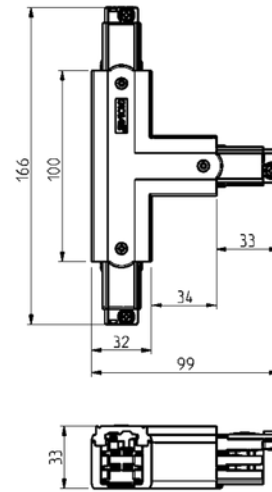

**PRODUCT DATA SHEET**

Global Pro T-feed Right (inside) 3-circuit GR

Art.no: XTS40-1

*Lighting Solutions*

Global Pro T-feed Right (inside) 3-circuit GR

TECHNICAL DATA

Track Subgroup	T-Feed Right Inside
----------------	---------------------

PHOTOMETRIC DATA

Dimmable (light source)	No
-------------------------	----

DIMENSIONS

Length (product) (mm)	18.0
Width (product) (mm)	105.0
Height (product) (mm)	33.0
Weight (product) (kg)	0.15

MATERIALS AND SURFACES

Color	Grey
RAL Code	AW202JR

PRODUCT DATA SHEET

Global Pro T-feed Right (inside) 3-circuit GR

Art.no: XTS40-1

Lighting Solutions