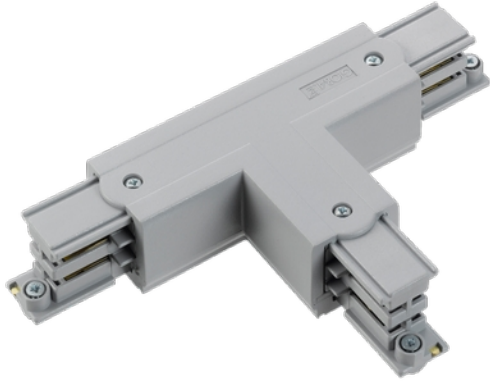

**PRODUCT DATA SHEET**

Global Pro T-feed Right (inside) 3-circuit GR

Art.no: XTS40-1

*Lighting Solutions*

Global Pro T-feed Right (inside) 3-circuit GR

TECHNICAL DATA

Track Subgroup	T-Feed Right Inside
----------------	---------------------

PHOTOMETRIC DATA

Dimmable (light source)	No
-------------------------	----

DIMENSIONS

Length (product) (mm)	18.0
Width (product) (mm)	105.0
Height (product) (mm)	33.0
Weight (product) (kg)	0.15

MATERIALS AND SURFACES

Color	Grey
RAL Code	AW202JR

PRODUCT DATA SHEET

Global Pro T-feed Right (inside) 3-circuit GR

Art.no: XTS40-1

Lighting Solutions