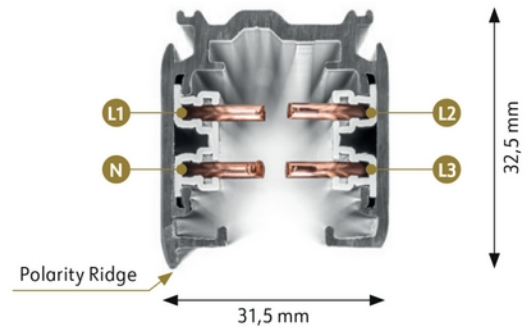

PRODUCT DATA SHEET
Global Pro Track 3-circuit 3m WH
Art.no: XTS4300-3

Lighting Solutions

Global Pro Track 3-circuit 3m WH

GLOBAL Trac Pro is the most sold three-circuit lighting track system in the world. It is the quality choice of professionals and lighting manufacturers. Long experience and 100% quality assurance ensure problem-free operation. Diverse installation options are part of the package. All options are quick and easy to implement and result in overall cost savings.

ELECTRICAL DATA	
Voltage (system) [V]	400V 50Hz
Power (track) (kVA)	11.1
Circuits	3-circuit
Current (A)	16

TECHNICAL DATA	
IP (system)	IP20
Outdoor	No
Track Family	Global Trac Pro
Track Subgroup	Track

PRODUCT DATA SHEET
Global Pro Track 3-circuit 3m WH
Art.no: XTS4300-3

Lighting Solutions

PHOTOMETRIC DATA	
Dimmable (light source)	No

DIMENSIONS	
Length (product) (mm)	3000.0
Width (product) (mm)	31.5
Height (product) (mm)	32.5
Weight (product) (kg)	2.55

MATERIALS AND SURFACES	
Color	White
RAL Code	RAL9010