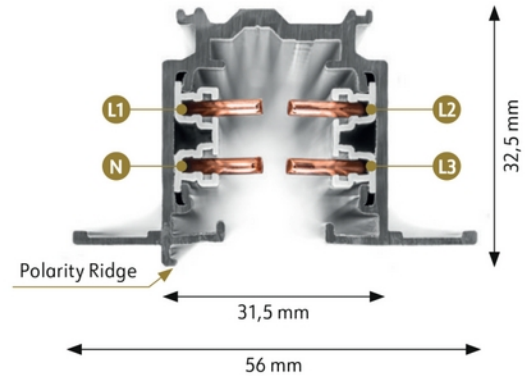

**PRODUCT DATA SHEET**

Global Pro Track Recessed 3-circuit 2m WH

Art.no: XTSE4200-3

*Lighting Solutions*

Global Pro Track Recessed 3-circuit 2m WH

The recessed version of GLOBAL Trac Pro for suspended ceilings, GLOBAL Trac Pro is the most sold three-circuit lighting track system in the world. It is the quality choice of professionals and lighting manufacturers. Long experience and 100% quality assurance ensure problem-free operation. Diverse installation options are part of the package. All options are quick and easy to implement and result in overall cost savings.

ELECTRICAL DATA	
Power (track) (kVA)	11.1
Circuits	3-circuit
Current (A)	16

TECHNICAL DATA	
IP (system)	IP20
Outdoor	No
Pull strength (N)	100.0
Track Family	Global Trac Pro
Track Subgroup	Track

PRODUCT DATA SHEET
Global Pro Track Recessed 3-circuit 2m WH
Art.no: XTSF4200-3

Lighting Solutions

PHOTOMETRIC DATA

Dimmable (light source)	No
-------------------------	----

DIMENSIONS

Length (product) (mm)	2000.0
Width (product) (mm)	56.0
Height (product) (mm)	32.5
Weight (product) (kg)	1.95