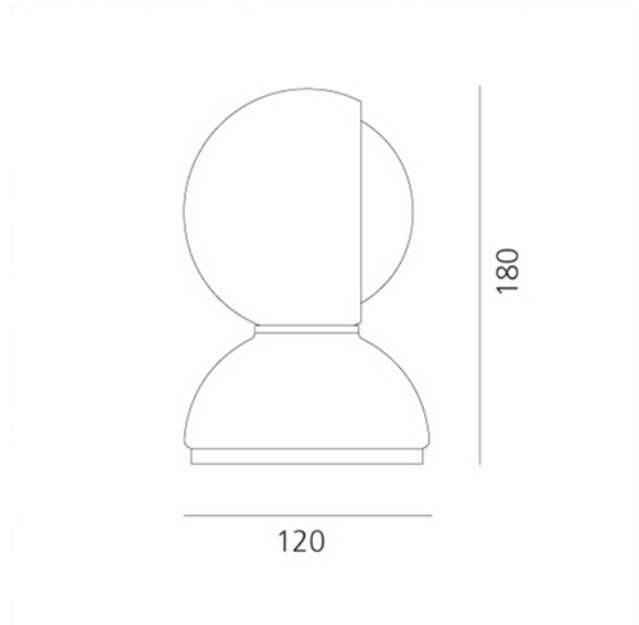

**PRODUCT DATA SHEET**

Eclisse White

Art.no: 0028010A

*Lighting Solutions*

## Eclisse White

Eclisse, designed by Vico Magistretti in 1965, won the Compasso d'Oro Award in 1967 and became ambassador of Italian design worldwide. Eclisse is an avant-garde balance between form and function, design and utility. The concept's foundation lies in its functionality of adjusting the intensity of light through its rotating inner shade that "eclipses" the light source. In fact, with a fixed outer shell and a moveable inner shell the lamp can provide direct or diffuse light. A table lamp, it can also be wall mounted. Painted metal body available in white, red or orange with an on/off switch. Eclisse in part of the permanent collection of the most important design Museums, amongst many the MoMa in New York and the Triennale Design Museum in Milan.

ELECTRICAL DATA	
Protection Class (system)	2
Dimming (system)	Light bulb dependent
Voltage (system) [V]	230V 50Hz

TECHNICAL DATA	
IP (system)	IP20
Outdoor	No

**PRODUCT DATA SHEET**

Eclisse White

Art.no: 0028010A

*Lighting Solutions*

PHOTOMETRIC DATA	
Lightsource Type	Lightsource not included
Socket / Cap-Base	E14

DIMENSIONS	
Width (product) (mm)	120.0
Height (product) (mm)	180.0

MATERIALS AND SURFACES	
Color	White