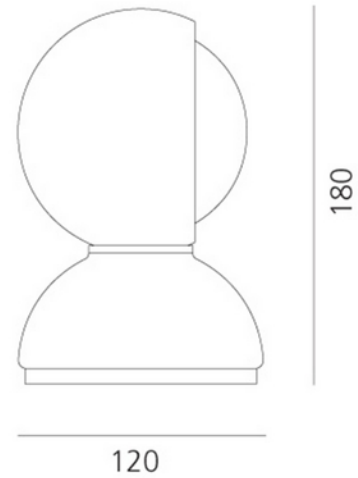

**PRODUCT DATA SHEET**

Eclisse Red

Art.no: 0028030A

*Lighting Solutions*

## Eclisse Red

Eclisse, designed by Vico Magistretti in 1965, won the Compasso d'Oro Award in 1967 and became ambassador of Italian design worldwide. Eclisse is an avant-garde balance between form and function, design and utility. The concept's foundation lies in its functionality of adjusting the intensity of light through its rotating inner shade that "eclipses" the light source. In fact, with a fixed outer shell and a moveable inner shell the lamp can provide direct or diffuse light. A table lamp, it can also be wall mounted. Painted metal body available in white, red or orange with an on/off switch. Eclisse in part of the permanent collection of the most important design Museums, amongst many the MoMa in New York and the Triennale Design Museum in Milan.

ELECTRICAL DATA	
Protection Class (system)	2
Dimming (system)	Light bulb dependent
Voltage (system) [V]	230V 50Hz

TECHNICAL DATA	
IP (system)	IP20
Outdoor	No

**PRODUCT DATA SHEET**

Eclisse Red

Art.no: 0028030A

*Lighting Solutions*

PHOTOMETRIC DATA	
Lightsource Type	Lightsource not included
Socket / Cap-Base	E14

DIMENSIONS	
Width (product) (mm)	120.0
Height (product) (mm)	180.0

MATERIALS AND SURFACES	
Color	Red