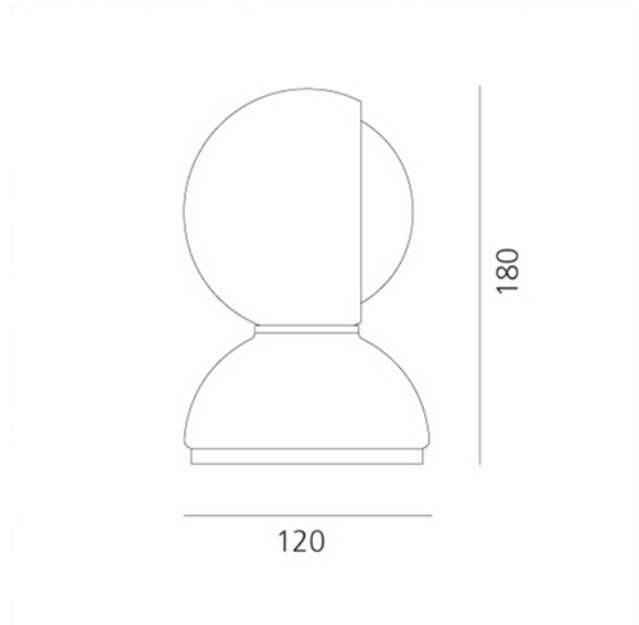

**PRODUCT DATA SHEET**

Eclisse Orange

Art.no: 0028050A

*Lighting Solutions*

## Eclisse Orange

Eclisse, designed by Vico Magistretti in 1965, won the Compasso d'Oro Award in 1967 and became ambassador of Italian design worldwide. Eclisse is an avant-garde balance between form and function, design and utility. The concept's foundation lies in its functionality of adjusting the intensity of light through its rotating inner shade that "eclipses" the light source. In fact, with a fixed outer shell and a moveable inner shell the lamp can provide direct or diffuse light. A table lamp, it can also be wall mounted. Painted metal body available in white, red or orange with an on/off switch. Eclisse in part of the permanent collection of the most important design Museums, amongst many the MoMa in New York and the Triennale Design Museum in Milan.

*Lighting Solutions*

PHOTOMETRIC DATA	
Lightsource Type	Lightsource not included
Socket / Cap-Base	E14

DIMENSIONS	
Width (product) (mm)	120.0
Height (product) (mm)	180.0

MATERIALS AND SURFACES	
Color	Orange