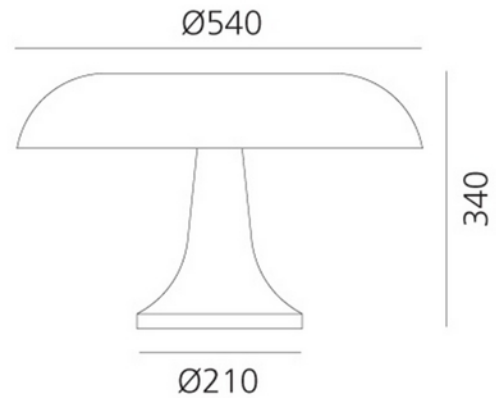

PRODUCT DATA SHEET

Nesso White

Art.no: 0056010A

Lighting Solutions

Nesso White

Designed by Giancarlo Mattioli and Gruppo Architetti Urbanisti Città Nuova, in the glamorous 60's era, Nesso is an international icon of futuristic, democratic design. Part of the "Modern Classics" reissued line, it was a marvel of ABS thermoplastic injection-molding when first introduced in 1967 thus bringing industrial materials and methods to the home and office environments. A dash of color and a design inspired from nature, Nesso stems from the visionary identity of Artemide. Its' iconic curves wind into a true collectible, an expressive statement piece of internationally acclaimed calibre and fame. An iconic piece having staged its presence in various landmarks, Nesso is considered a valuable piece of art. An "icon" of design, part of the permanent collections of The Metropolitan Museum of Art and The Museum of Modern Art.

ELECTRICAL DATA

Protection Class (system)	2
Voltage (system) [V]	230V 50Hz

TECHNICAL DATA

IP (system)	IP20
Outdoor	No