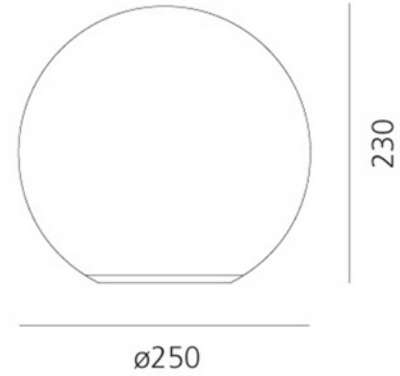

PRODUCT DATA SHEET
Dioscuri wall/ceiling 25 White
Art.no: 0112010A

Lighting Solutions

Dioscuri wall/ceiling 25 White

Materials: Thermoplastic resin ceiling support; acid-etched blown glass diffuser. IP65 rating makes it suitable also for outdoor use. (Only for 25, 35, 42 versions)

PRODUCT DATA SHEET
Dioscuri wall/ceiling 25 White
Art.no: 0112010A

Lighting Solutions

PHOTOMETRIC DATA

Lens (Diffuser)	Opal
-----------------	------

DIMENSIONS

Width (product) (mm)	250.0
Height (product) (mm)	230.0