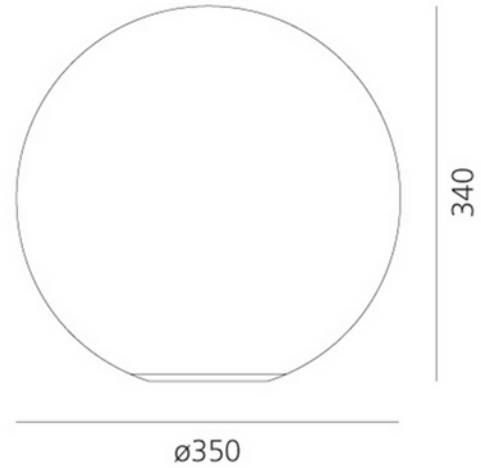

**PRODUCT DATA SHEET**

Dioscuri table 35

Art.no: 0147010A

*Lighting Solutions*

Dioscuri table 35

Polycarbonate base with steel ballast; acid-etched blown glass diffuser.

| ELECTRICAL DATA | |
|---------------------------|----------------------|
| Protection Class (system) | 2 |
| Dimming (system) | Light bulb dependent |
| Voltage (system) [V] | 230V 50Hz |

| TECHNICAL DATA | |
|----------------|------|
| IP (system) | IP20 |
| Outdoor | No |

| PHOTOMETRIC DATA | |
|-----------------------------|--------------------------|
| CRI / Ra (>=) | 100 |
| CCT (Color Temperature) (K) | 2800 |
| Lightsource Type | Lightsource not included |

**PRODUCT DATA SHEET**

Dioscuri table 35

Art.no: 0147010A

*Lighting Solutions***PHOTOMETRIC DATA**

| | |
|-------------------|-----|
| Socket / Cap-Base | E27 |
|-------------------|-----|

DIMENSIONS

| | |
|-----------------------|-------|
| Width (product) (mm) | 350.0 |
| Height (product) (mm) | 340.0 |