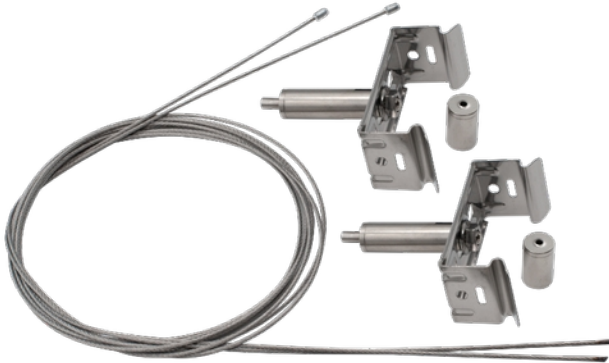

PRODUCT DATA SHEET
Stream C suspension kit 1.5m - (1 luminaire)
Art.no: 0450-1

Lighting Solutions

Stream C suspension kit 1.5m - (1 luminaire)

Stream C suspension kit 1.5m for i luminaire.

TECHNICAL DATA

Type (accessories)	Mounting acc.
--------------------	---------------

DIMENSIONS

Length (product) (mm)	1500.0
-----------------------	--------

MATERIALS AND SURFACES

Color	Aluminium
-------	-----------