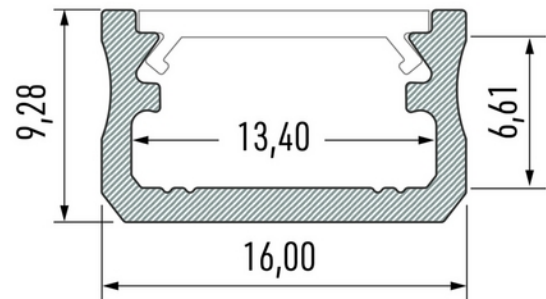

**PRODUCT DATA SHEET**

Profile Type A 16x9,28mm WH 2,02 m inc/end caps, clips

Art.no: 10-0011-20

*Lighting Solutions*

## Profile Type A 16x9,28mm WH 2,02 m inc/end caps, clips

TECHNICAL DATA	
Outdoor	No

DIMENSIONS	
Length (product) (mm)	2020.0
Width (product) (mm)	16.0
Height (product) (mm)	9.3
Weight (product) (kg)	0.269
Max Width LED Strip (mm)	13.4

MATERIALS AND SURFACES	
Color	White
RAL Code	RAL9016
Housing Material	Aluminium

**PRODUCT DATA SHEET**

Profile Type A 16x9,28mm WH 2,02 m inc/end caps, clips

Art.no: 10-0011-20

*Lighting Solutions*

**INSTALLATION AND CONNECTION**